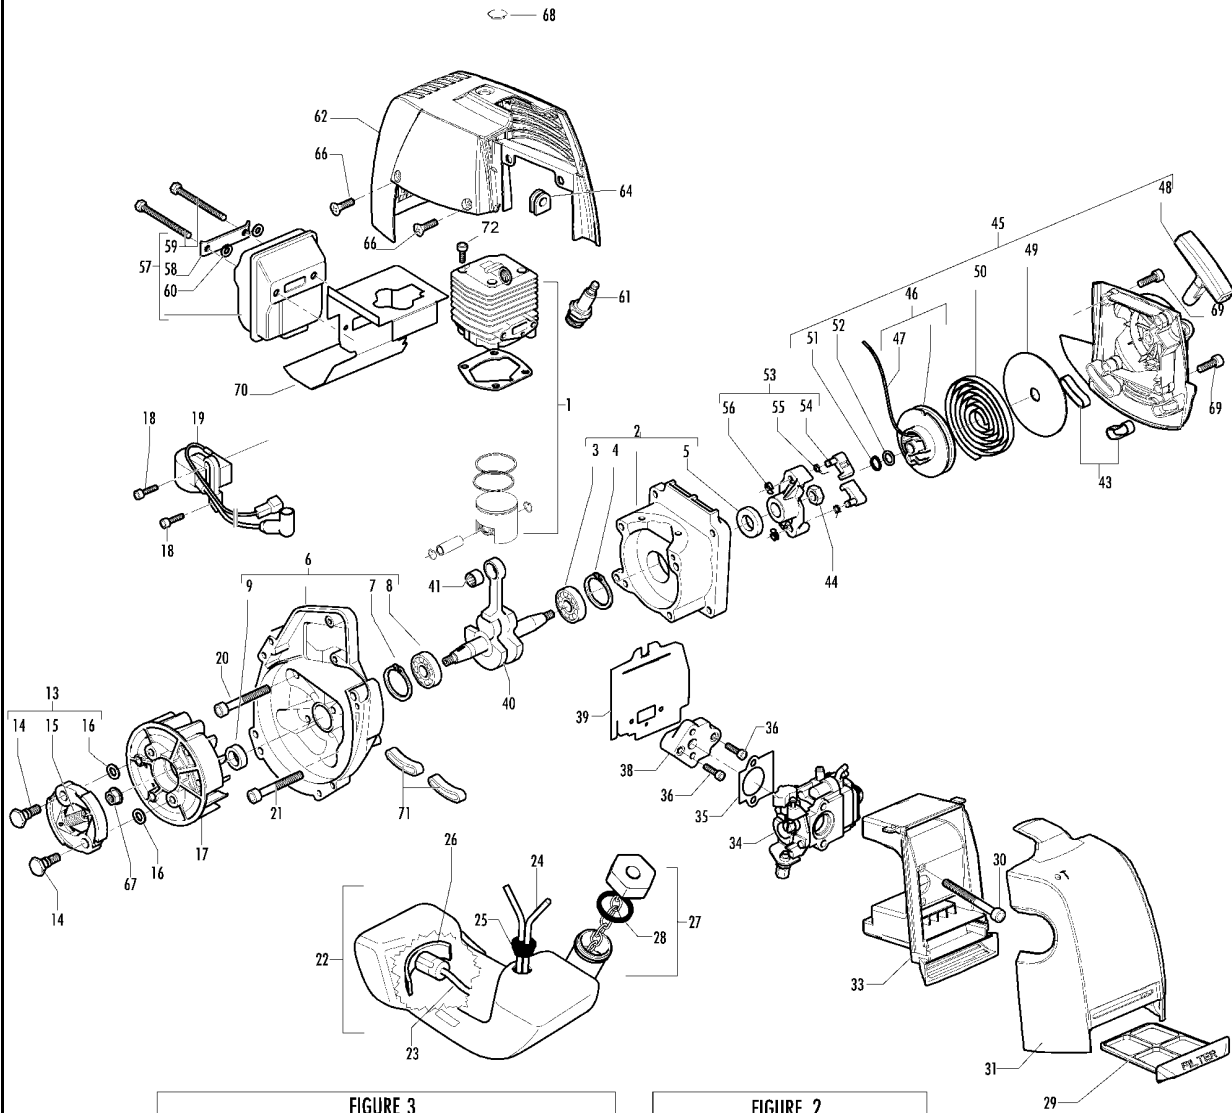

Number of Pages 1 of 5

Factory: IIQ - Valmadrera	Product Group: OP 93
Publication Number: EIPL2005_VP0502013	Petrol Portable
Publication Date: 30/05/05	Sub Group 9433

Service

FIGURE 1

FIGURE 3

FIGURE 2

Item	P/N McC	P/N ELX	Qty	DESCRIPTION
FIGURE 1				
C	1	FIGURE 2		
	2	247936	538247936	1 Carter kit (starter)
	3	• 235900	538235900	1 ball bearing 6002 15/32/9
	4	• 235899	538235899	1 seeger ring
C	5	• 228872	538228872	1 seal 13-32-5 (S7)
	6	247935	538247935	1 Carter kit (flywheel)
	7	• 235899	538235899	1 seeger ring
	8	• 235900	538235900	1 ball bearing 6002 15/32/9
C	9	• 228872	538228872	1 seal 13-32-5 (S7)
B	13	247937	538247937	1 clutch assy
	14	• 241296	538241296	2 clutch rod
C	15	• 241270	538241270	1 clutch spring elite
	16	• 236956	538236956	2 washer
	17	242673	538242673	1 flywheel
	18	235806	538235806	2 screw M5 X 20 TCE
C	19	242782	538242782	1 ignition coil
	20	235808	538235808	2 screw M5 X 50 TCE
	21	235804	538235804	2 screw M5x30
C	22	241541	538241541	1 tank mix ass.
B	23	• 229809	538229809	1 hose-fuel mm245
B	24	• 229743	538229743	1 hose fuel mm150
C	25	• 235675	538235675	1 fuel tank grommet
A	26	240452	538240452	1 pick up fuel
B	27	242484	538242484	1 fuel cap assy
A	28	• 236564	538236564	1 cap gasket
B	29	242581	538242581	1 air filter
	30	235808	538235808	2 screw M5 X 50 TCE
	31	242580	538242580	1 air filter cover
	33	249136	538249136	1 box air filter
C	34	FIGURE 3		
A	35	241281	538241281	1 gasket
	36	235806	538235806	2 screw M5 X 20 TCE
C	38	241481	538241481	1 carb. Spacer
C	39	242857	538242857	1 gasket
	40	241266	538241266	1 crankshaft ass'y
C	41	235742	538235742	1 needle bearing
	43	242632	538242632	2 grommet fuel tank elite
	44	235218	538235218	1 nut M8
C	45	242806	538242806	1 starter assy
B	46	• 249163	538249163	1 pulley/rope
A	47	•• 227703	538227703	1 rope
	48	• 240884	538240884	1 starter-handle
	49	• 227467	538227467	1 shield spring
B	50	• 227300	538227300	1 spring rewind
	51	• 242786	538242786	1 seeger
	52	• 227470	538227470	1 washer
	53	242800	538242800	1 starter pawl ass'y
B	54	• 241781	538241781	2 pawl
B	55	• 241782	538241782	2 spring
	56	• 111088	538111088	2 snap ring
C	57	241432	538241432	1 muffler assy elite
	58	• 227236	538227236	1 clamp
	59	• 227274	538227274	2 screw M5X60
	60	• 227259	538227259	2 washer
A	61	92879	538092879	1 spark plug RDJ8J
	62	249420	538249420	1 engine cover